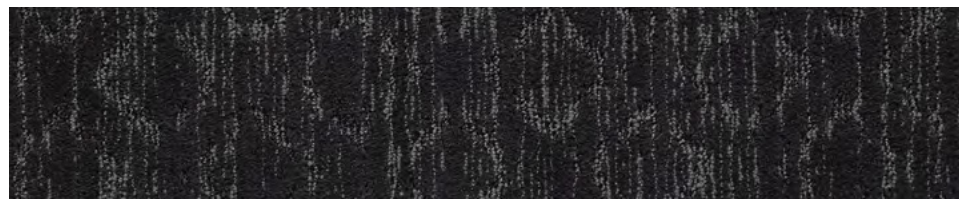

Printed images may not be an exact reproduction of the actual color.
For the most accurate color representation, please request a sample.

Color01