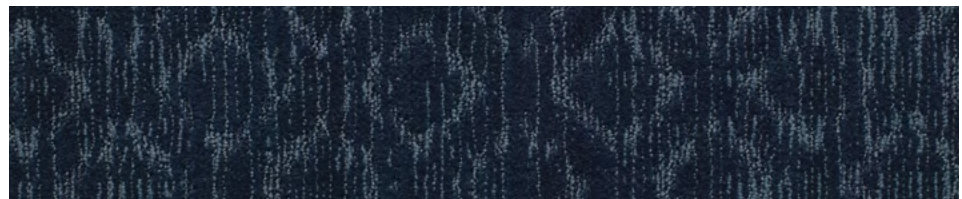

SUMATRA

Color 07 Java Sea

Area Rug

SHIMMER IKAT COLLECTION

A fresh color palette that consists of sixteen appealing hues that work with the most current interior fabrics and materials.

Printed images may not be an exact reproduction of the actual color.
For the most accurate color representation, please request a sample.

Printed images may not be an exact reproduction of the actual color.
For the most accurate color representation, please request a sample.

Meditation

Color05

Offering

Color06

Java Sea

Color07

Aqua Lagoon