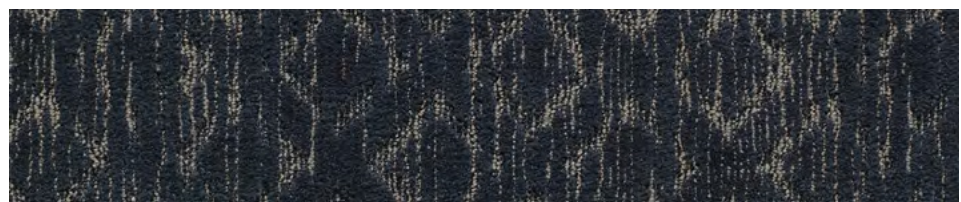

SUMATRA

Color 07 Java Sea

Area Rug

SHIMMER IKAT COLLECTION

A fresh color palette that consists of sixteen appealing hues that work with the most current interior fabrics and materials.

Printed images may not be an exact reproduction of the actual color.
For the most accurate color representation, please request a sample.

Night View

Color01

Bratan Lake

Color02

Ebony Forest

Color03

Kuta Beach

Color04