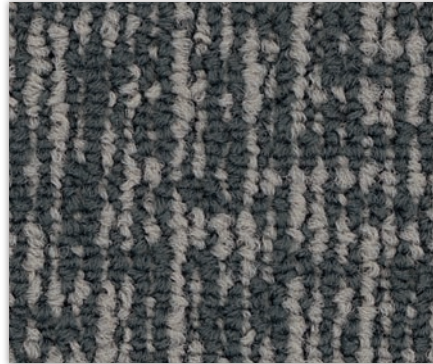

02 STORMY NIGHT