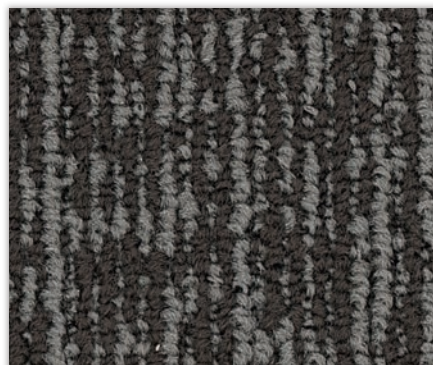

HERRINGBONE

A Color Palette Perfect For Everyday Spaces

Hangout's color palette includes an essential blend of adaptable neutrals and grays that can be utilized in an array of environments.

COLOR LINE SHOWN IN **Stay Awhile**

01 LOOKS LIKE RAIN

02 STORMY NIGHT

W1004

03 DAYBREAK

04 HIT THE SNOOZE

W1006

05 OVERCAST DAYS

06 AFTER MIDNIGHT

W1005

For the most accurate color representation, please request a sample by contacting Customer Service at 1-888-633-4770 or by visiting atlasmasland.com.

Hangout

Construction

	Stay Awhile	Settle In
Fiber Content	100% Universal Fibers® Type 6 nylon	
Construction	Patterned Loop	
Dye Method	Solution Dyed	
Gauge	1/12	
Pile Height	.250"/.125" (6.35mm/3.18mm)	
	Product manufactured utilizing pre-consumer recycled content. Please see environmental specifications for additional information. Specifications may vary slightly over the life of a product. For current specifications, please visit atlasmasland.com .	