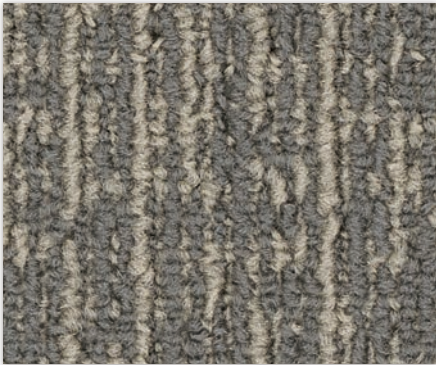

03 DAYBREAK