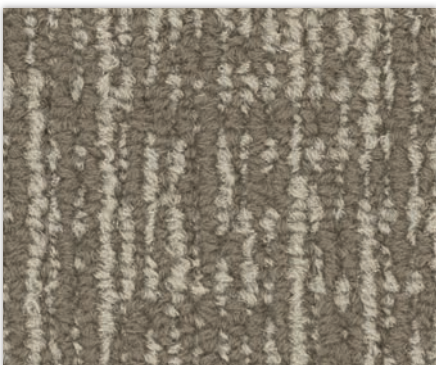

HERRINGBONE

A Color Palette Perfect For Everyday Spaces

Hangout's color palette includes an essential blend of adaptable neutrals and grays that can be utilized in an array of environments.

COLOR LINE SHOWN IN **Stay Awhile**

01 LOOKS LIKE RAIN

02 STORMY NIGHT

W1004

03 DAYBREAK

04 HIT THE SNOOZE

W1006

05 OVERCAST DAYS

06 AFTER MIDNIGHT

W1005

For the most accurate color representation, please request a sample by contacting Customer Service at 1-888-633-4770 or by visiting atlasmasland.com.

Hangout

Construction

	Stay Awhile	Settle In
Fiber Content	100% Universal Fibers® Type 6 nylon	
Construction	Patterned Loop	
Dye Method	Solution Dyed	
Gauge	1/12	
Pile Height	.250"/.125" (6.35mm/3.18mm)	
	Product manufactured utilizing pre-consumer recycled content. Please see environmental specifications for additional information. Specifications may vary slightly over the life of a product. For current specifications, please visit atlasmasland.com .	