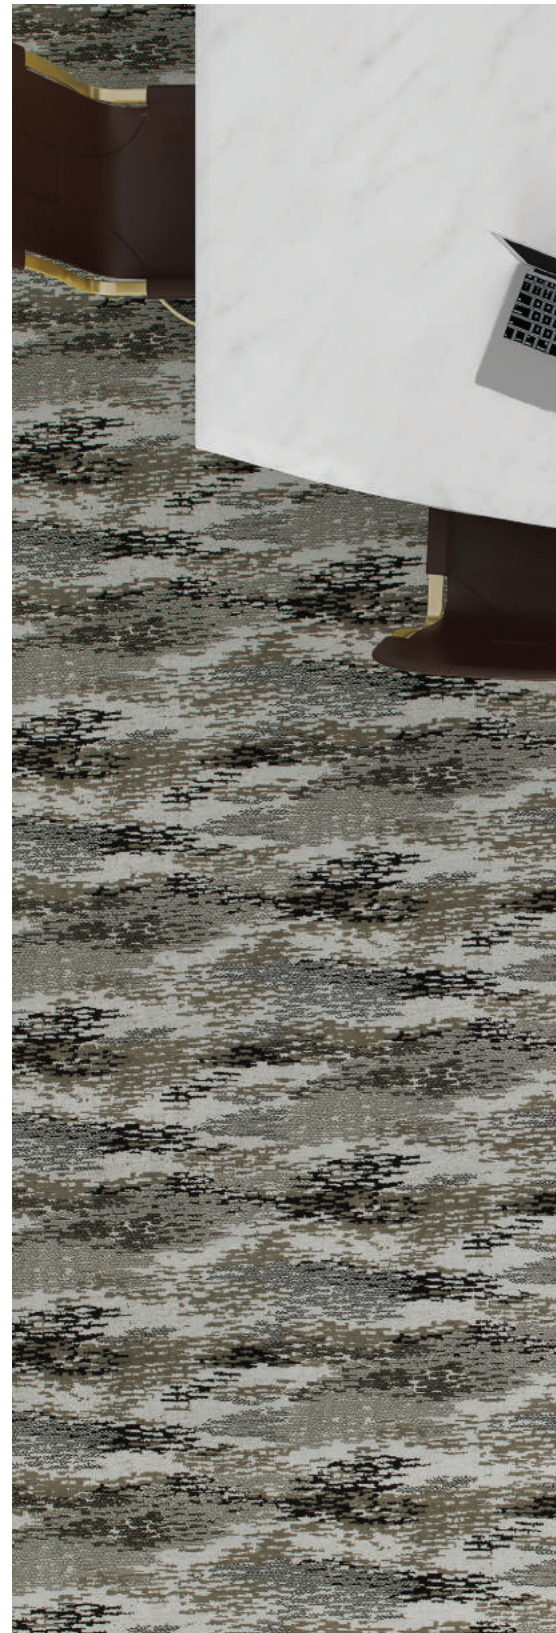

A modern interpretation of the classics.

The two unique patterns utilize the stylized details from hand-loomed tapestries and rugs, textured walls, patina finishes and natural stone and then reinvent those elements into ten contemporary colorways.

Bellissimo Ancora is produced on Visionweave state-of-the art technology, which creates products that resemble woven or hand-tufted carpets with multiple colors in both the cut and loop construction.