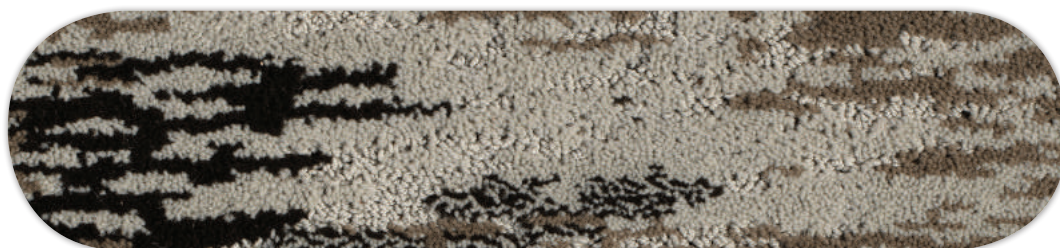

A Rich Selection

The coordinating color palette includes neutral tones and grays along with an energetic array of color.

Shown below in MODENA

COLOR 14 Tortora